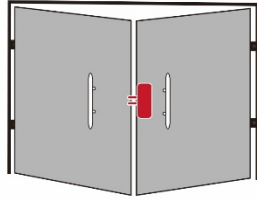

Attendance Report

Door Bell

Low Battery Alert

Auto Lock

Normal Open Mode

- LockEngine B20 is a smart door lock which is an intelligent and convenient for glass door entrance solution.
- Multiple unlocking ways: Facial, Fingerprint, Palm Vein, Virtual Password, Card, Manual Rotary Knob, Remote control (optional).
- Intelligent face recognition living body detection, anti-photo, pseudo video, pseudo face registration and recognition.
- Innovative technology, palmar vein recognition, automatic unlocking.
- Time attendance management system function, the attendance report is generated automatically without connecting Internet. Support detailed excel report can be directly exported through U disk.
- The lock is powered with long lasting rechargeable lithium battery, effectively powering the lock for 20000 times. It doesn't need any external power source.
- In case of low power, the USB port can support for temporary charge to open the door and please recharge the batteries.
- The lock can be suitable used for the door thickness 10-12mm, door seam 4-15mm, including glass door, sliding door, wooden door etc.
- Very easy to install, no drilling, no mess. The lock simply clips on to your glass door.

● Dimension

- Suitable install for different types of glass doors

## A Frameless Door

1

Double Door  
(right open)

2

Single door+glass wall  
(right open)

3

Single door+mud-brick wall  
(right open)

4