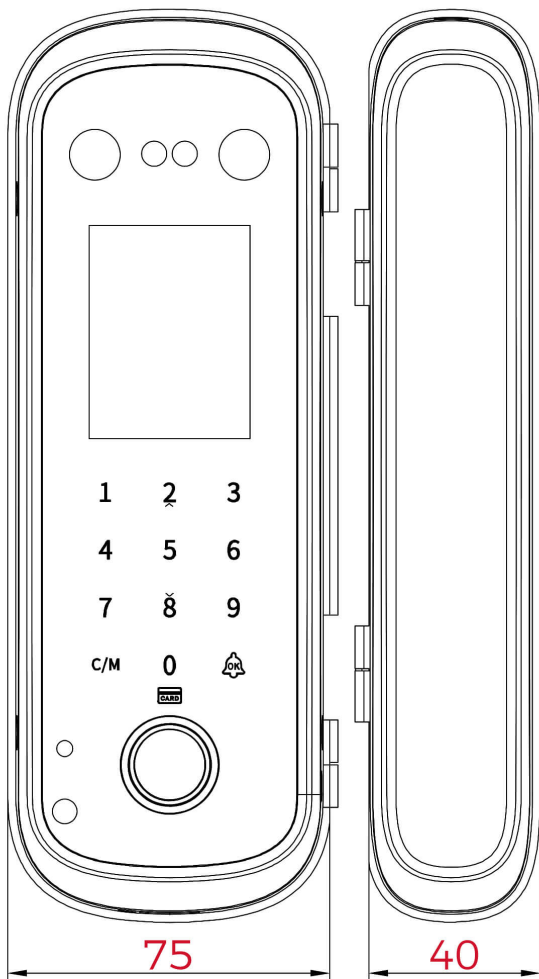

Attendance Report

Door Bell

Low Battery Alert

Auto Lock

Normal Open Mode

- LockEngine B20 is a smart door lock which is an intelligent and convenient for glass door entrance solution.
- Multiple unlocking ways: Facial, Fingerprint, Palm Vein, Virtual Password, Card, Manual Rotary Knob, Remote control (optional).
- Intelligent face recognition living body detection, anti-photo, pseudo video, pseudo face registration and recognition.
- Innovative technology, palmar vein recognition, automatic unlocking.
- Time attendance management system function, the attendance report is generated automatically without connecting Internet. Support detailed excel report can be directly exported through U disk.
- The lock is powered with long lasting rechargeable lithium battery, effectively powering the lock for 20000 times. It doesn't need any external power source.
- In case of low power, the USB port can support for temporary charge to open the door and please recharge the batteries.
- The lock can be suitable used for the door thickness 10-12mm, door seam 4-15mm, including glass door, sliding door, wooden door etc.
- Very easy to install, no drilling, no mess. The lock simply clips on to your glass door.

● Dimension

- Suitable install for different types of glass doors