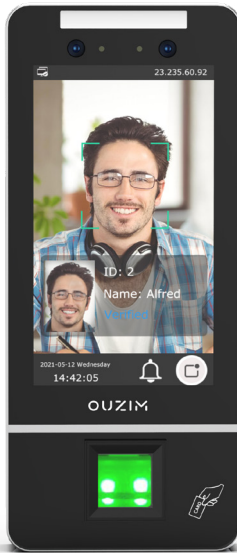

MODEL FaceEngine 5