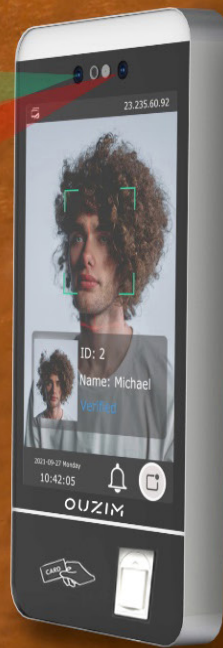

Facial

Palm

Fingerprint

Card

Password

MODEL BioEngine 3

Identification mode: 10,000 face/ 10,000 fingerprint/ 10,000 card/ 10,000 pass-word

Color: silver black

Recognition speed: < 0.3s

Size: 86mm x 201mm x22mm

Storage capacity: 16G

Support language: English, other languages can be selected

FaceEngine 5

Smart Face Recognition Terminal

Identification Mode

Face Recognition

Fingerprint

Swipe Card

Passwords

FaceEngine 8

MODEL

Open Mode

Face Recognition

Fingerprint

Swipe Card

Passwords

Identification mode: face(10,000)/ finger-print(10,000) / card (10,000)/ password (10,000)

Product color: silver black

Recognition speed: < 0.3s

Language: English, other languages(optional)