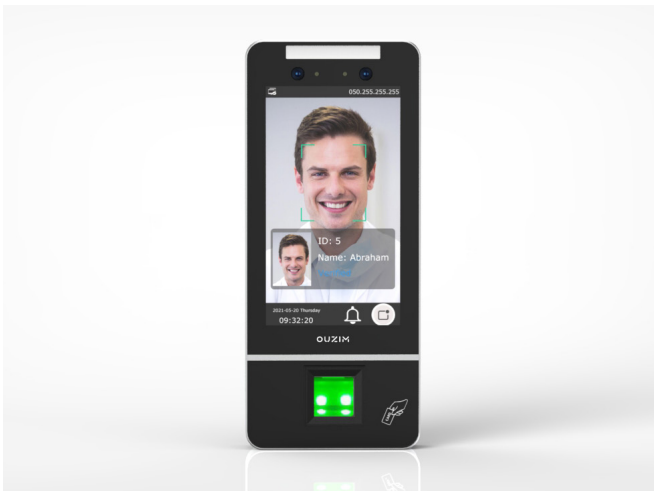

Brand: OUZIM
Model: **FaceEngine 5**
Identification mode: 10,000 face / 10,000 finger-
print / 10,000 card / 10,000 password
Product color: silver black
Size: 86mm × 201mm × 22mm
Recognition speed: < 0.3s
Storage capacity: 16G
Power input: DC12V/2A (DC9V-14V)