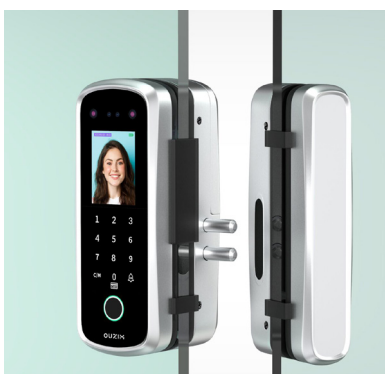

LockEngine A10

LockEngine A10 is small in size and simple in structure, which is very suitable for direct installation on glass doors. Fully automatic meets contactless needs: automatic unlocking/closing without contact. Support normally open/close mode. Support tamper alarm. Quick and easy to install, three steps in three minutes.

Identification
mode

Size: 110mm x 83mm x 185mm

Color:

Users: 100 fingerprint +100 card + 100 password

MODEL LockEngine B20

Open Mode

Face Recognition

Palm Vein

Fingerprint

Swipe Card

Password

Remote Control

Door Bell

Auto Lock

Model LockEngine B20

Identification mode: face, fingerprint, card, passcode, palm vein, remote button(optional)

Product color: black with silver

Max. users: 200 users + 200 face + 100 fingerprint + 200 card + 200 password +200 palm vein

Appearance: ABS plastic shell + double cylinder lock tongue

Power supply: rechargeable lithium battery(7.4V 5000mAh)