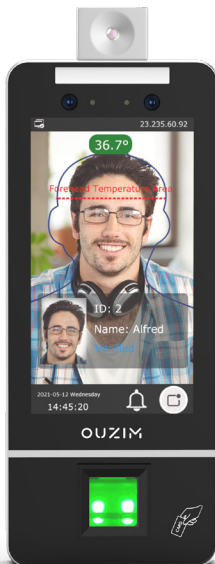

MODEL FaceEngine T5