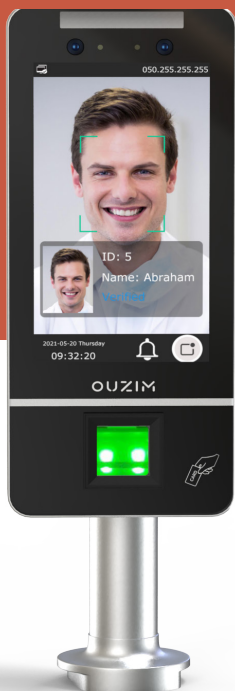

Product color: silver black

Recognition speed: < 0.5s

Language: English, other languages(optional)

Size: 192mm x 82mm x 30mm

Display: 2.8 Inches capacitive touch screen

Functions: LCD display / speaker voice / beep sound

Facial

Palm

Fingerprint

Card

Password

MODEL BioEngine 3

Identification mode: 10,000 face/ 10,000 fingerprint/ 10,000 card/ 10,000 pass-word

Color: silver black

Recognition speed: < 0.3s

Size: 86mm x 201mm x22mm

Storage capacity: 16G

Support language: English, other languages can be selected

FaceEngine 5

Smart Face Recognition Terminal

Identification Mode

Face Recognition

Swipe Card

Passwords

Identification mode: face(10,000)/ finger-print(10,000) / card (10,000)/ password (10,000)

Product color: silver black

Recognition speed: < 0.3s

Language: English, other languages(optional)