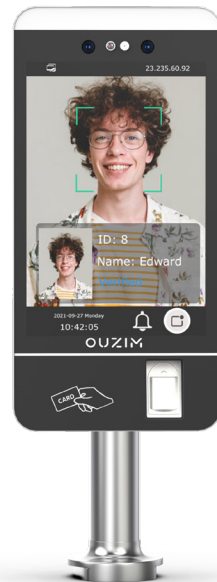

MODEL FaceEngine 8