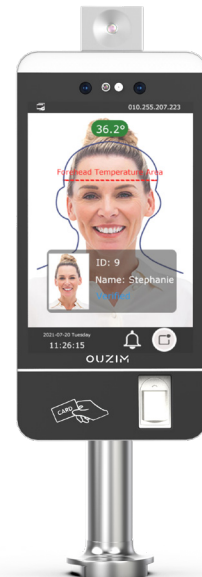

MODEL FaceEngine T8