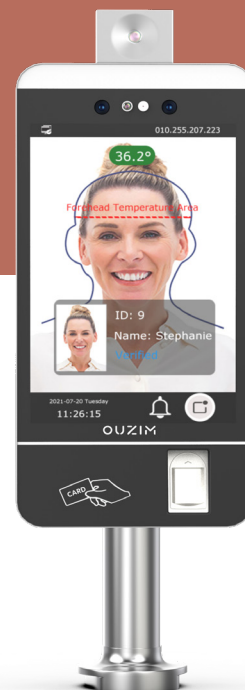

Product color: silver black

Recognition speed: < 0.3s

Language: English, other languages(optional)

Size: 86mm x 201mm x 22mm

Display: 5" TFT capacitive touch screen resolution 720*1280

Functions: LCD display / speaker voice / beep sound

Facial

Temp.

Fingerprint

Card

Password

FaceEngine T8

Dynamic Face Access Control Terminal

Identification mode: 10,000 face + 10,000 fingerprint + 10,000 card + 10,000 password + temperature measurement

Color: silver black

Recognition speed: < 0.5s

Size: 192mm x 82mm x 30mm

Storage capacity: 8G

Support language: English, other languages can be selected

Identification Mode

Facial

Temp.

Fingerprint

Card

Password

Brand: OUZIM
 Model: **LockEngine A10**
 Identification mode: fingerprint, card, passcode, remote button (optional)
 Product color: dark grey
 Size: 110mm x 83mm x 185mm
 Recognition speed: < 0.2s
 Storage capacity: 8M
 Power supply: AA alkaline batteries (4pcs 6V)